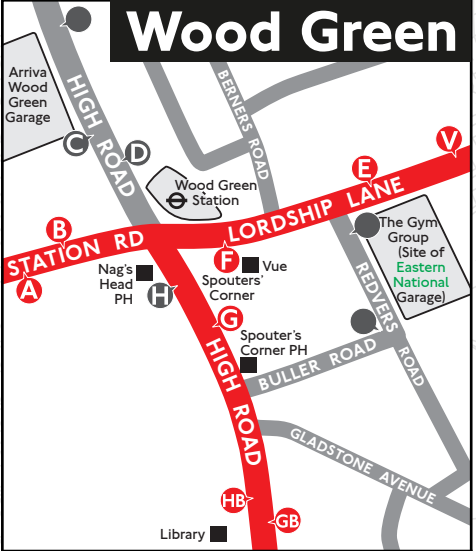

# Wood Green Vintage Bus Running Day 23 March 2025

## Key

- Vintage bus route: 29 251
- Certain buses only: 29†
- Terminus: \* 29

Drawn by Peter Figg 202502211943  
Contains Ordnance Survey data  
© Crown copyright and database right 2025

### Where buses stop in Wood Green

- |  |  |
|--|--|
| <p><span style="color: red;">29</span> Mornington Cescent<br/>Wood Green</p> <p><span style="color: red;">144</span> Muswell Hill<br/>Cambridge Roundabout</p> <p><span style="color: red;">233</span> Finsbury Park<br/>Northumberland Park</p> <p><span style="color: green;">251</span> Wood Green<br/>Tottenham Hale</p> | <p><span style="color: red;">G</span></p> <p><span style="color: red;">HB</span></p> <p><span style="color: red;">F GB</span></p> <p><span style="color: red;">E HB</span></p> <p><span style="color: red;">A F</span></p> <p><span style="color: red;">B V</span></p> <p><span style="color: red;">A</span></p> <p><span style="color: red;">B</span></p> |
|--|--|

29† Certain buses to and from Victoria ⇌