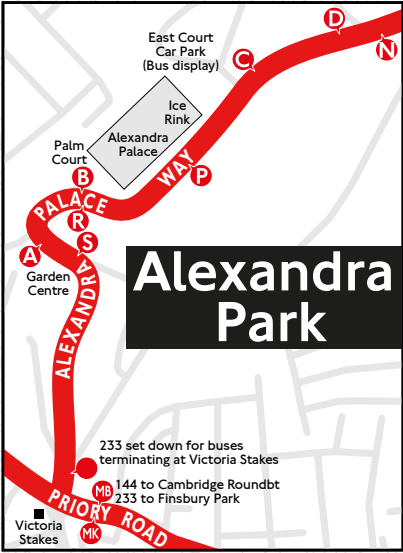

# Wood Green Vintage Bus Running Day 23 March 2025

## Key

- Vintage bus route: 29 251
- Certain buses only: 29†
- Terminus: \* 29

Drawn by Peter Figg 202502211943  
Contains Ordnance Survey data  
© Crown copyright and database right 2025

### Where buses stop in Wood Green

- |  |  |
|--|--|
| <p><span style="color: red;">29</span> Mornington Cescent<br/>Wood Green</p> <p><span style="color: red;">144</span> Muswell Hill<br/>Cambridge Roundabout</p> <p><span style="color: red;">233</span> Finsbury Park<br/>Northumberland Park</p> <p><span style="color: green;">251</span> Wood Green<br/>Tottenham Hale</p> | <p><span style="color: red;">G</span></p> <p><span style="color: red;">HB</span></p> <p><span style="color: red;">F GB</span></p> <p><span style="color: red;">E HB</span></p> <p><span style="color: red;">A F</span></p> <p><span style="color: red;">B V</span></p> <p><span style="color: red;">A</span></p> <p><span style="color: red;">B</span></p> |
|--|--|