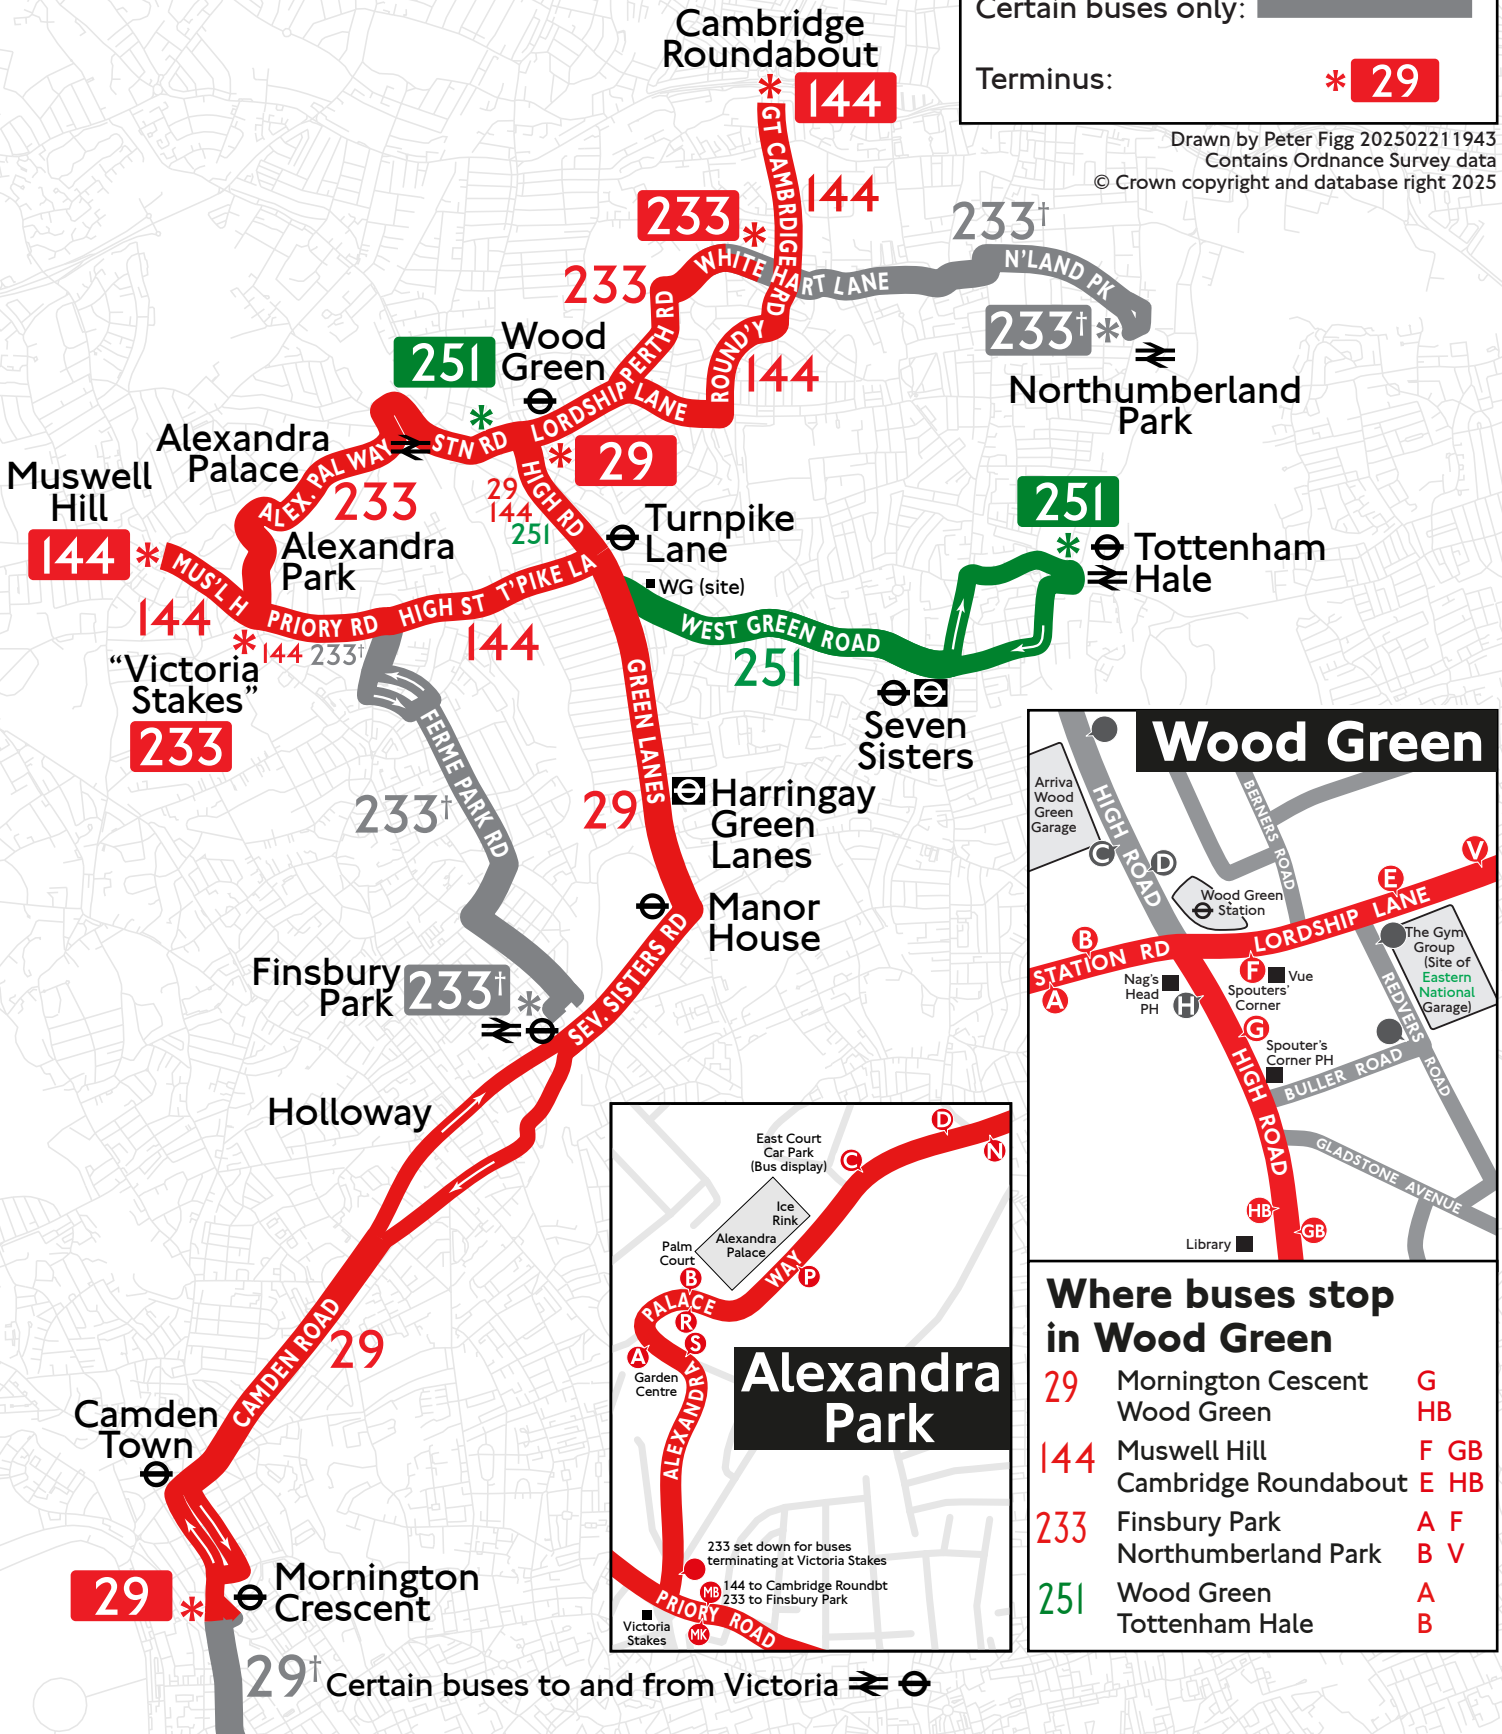

# Wood Green Vintage Bus Running Day 23 March 2025

## Key

- Vintage bus route: 29 251
- Certain buses only: 29†
- Terminus: \* 29

Drawn by Peter Figg 202502211943  
Contains Ordnance Survey data  
© Crown copyright and database right 2025

### Where buses stop in Wood Green

- |  |  |
|--|--|
| <p><span style="color: red;">29</span> Mornington Cescent<br/>Wood Green</p> <p><span style="color: red;">144</span> Muswell Hill<br/>Cambridge Roundabout</p> <p><span style="color: red;">233</span> Finsbury Park<br/>Northumberland Park</p> <p><span style="color: green;">251</span> Wood Green<br/>Tottenham Hale</p> | <p><span style="color: red;">G</span></p> <p><span style="color: red;">HB</span></p> <p><span style="color: red;">F GB</span></p> <p><span style="color: red;">E HB</span></p> <p><span style="color: red;">A F</span></p> <p><span style="color: red;">B V</span></p> <p><span style="color: red;">A</span></p> <p><span style="color: red;">B</span></p> |
|--|--|

29† Certain buses to and from Victoria ⇌